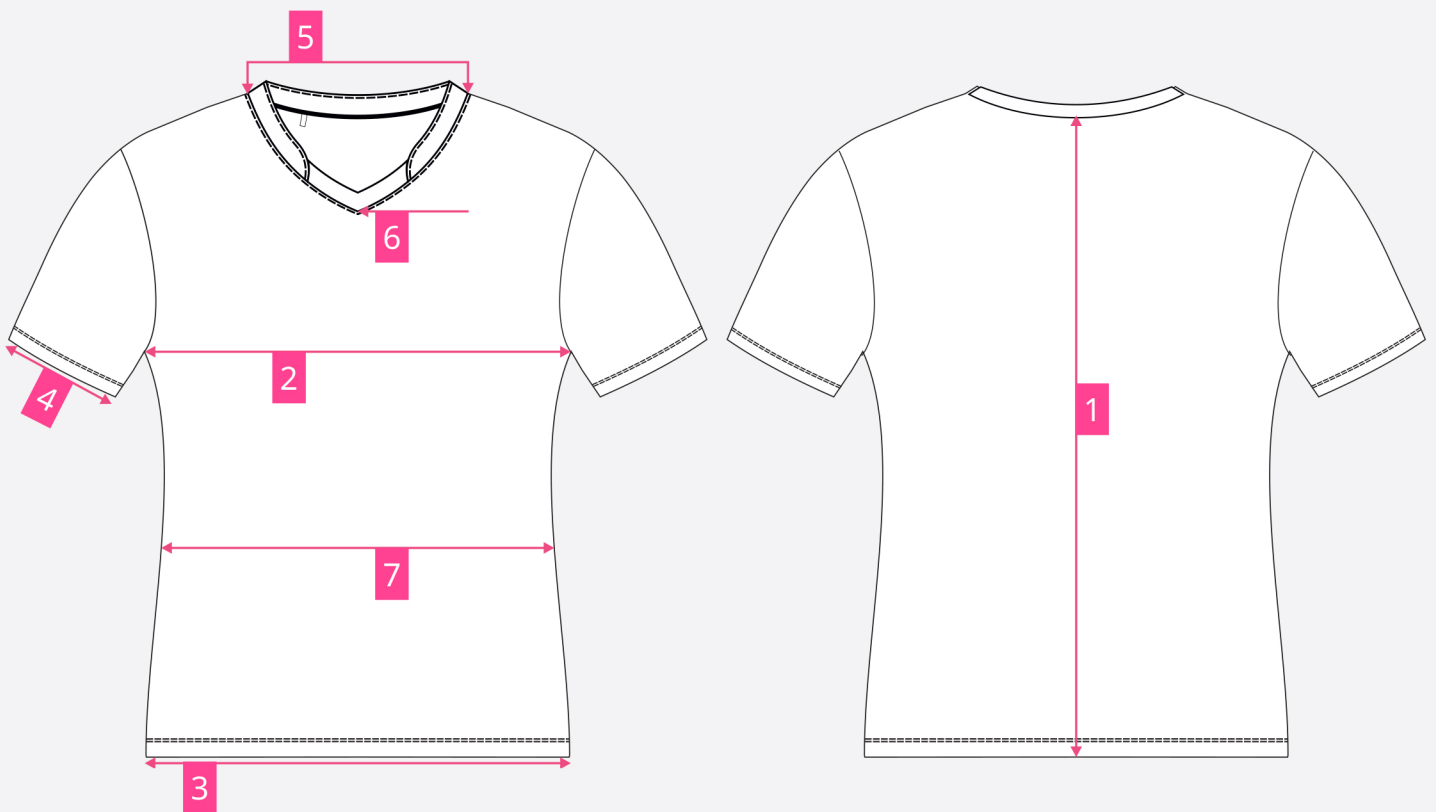

SHIRT WOMEN

CENTIMETERS (CM)

	XXS	XS	S	M	L	XL	XXL
1 Back Length C.B	60	63	65	67	69	71	74
2 Chest	42	45	47	49	51	53	56
3 Bottom	45	48	50	52	54	56	59
4 Cuff Opening Half	14	15	15.5	16	16.5	17	18
5 Neck Width	18.5	19	19.5	20	20.5	21	21.5
6 Neck Drop	8	8.25	8.5	8.75	9	9.25	9.5
7 Waist	39	42	44	46	48	50	53