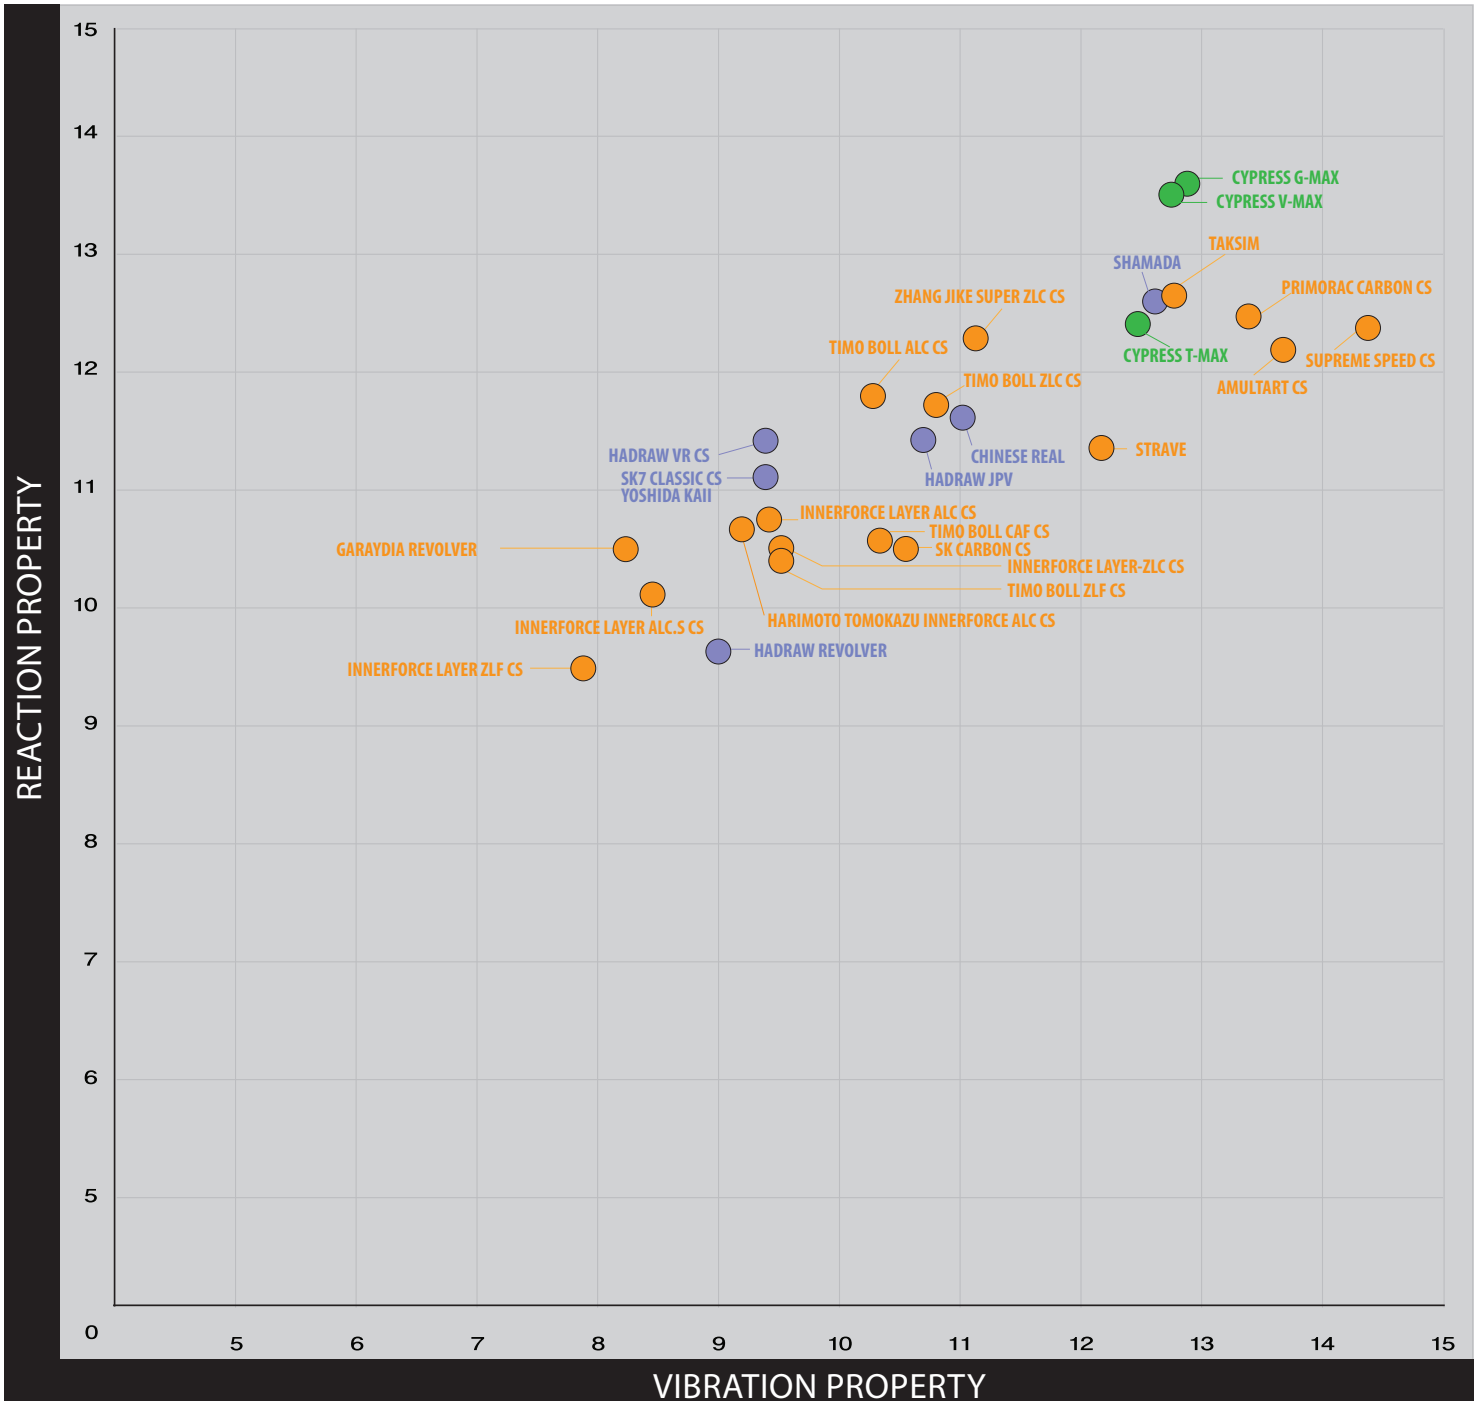

PENHOLD BLADE MATRIX

● = Penhold Blade with Special Material
 ● = All-wood Penhold Blade
 ● = 1-Ply Hinoki

BUTTERFLY PENHOLD

SPECIFICATION CHART

BLADE	PLAYING STYLES	PLIES	REACTION	VIBRATION	WEIGHT (Grams) Avg.	BLADE DIMS (MM)		HEAD THICKNESS (MM)	HANDLE DIMS (MM)
						H	W		
CHINESE STYLE									
AMULTART CS	QUICK ATTACK PEN	3W+2ZLC	12.2	13.7	84	161	150	7.1	82X25
CHINESE REAL	QUICK ATTACK PEN	5W	11.6	11.0	77	158	150	7.7	82X24
HADRAW VR CS	QUICK ATTACK PEN	5W	11.4	9.3	85	161	150	5.9	82X24
HARIMOTO TOMOKAZU INNERFORCE ALC CS	QUICK ATTACK PEN	5W+2ALC	10.7	9.2	88	161	150	6.0	82X24
INNERFORCE LAYER ALC CS	QUICK ATTACK PEN	5W+2ALC	10.7	9.4	85	161	150	6.0	82X24
INNERFORCE LAYER ALC.S CS	QUICK ATTACK PEN	5W+2ALC	10.1	8.4	88	161	150	5.5	82X24
INNERFORCE LAYER ZLC CS	QUICK ATTACK PEN	5W+2ZLC	10.5	9.5	83	161	150	5.7	82X24
INNERFORCE LAYER ZLF CS	QUICK ATTACK PEN	5W+2ZLF	9.6	7.9	86	161	150	5.3	82X23
PRIMORAC CARBON CS	QUICK ATTACK PEN	3W+2T5000	12.5	13.3	84	161	150	6.9	82X25
SK CARBON CS	QUICK ATTACK PEN	3W+2T5000	10.5	10.5	76	161	150	5.2	82X24
SK7 CLASSIC CS	QUICK ATTACK PEN	7W	11.1	9.3	91	161	150	6.8	82X24
SHAMADA	QUICK ATTACK PEN	5W	12.6	12.6	84	160	150	7.5	80X23
STRAVE	QUICK ATTACK PEN	3W+2T5000	11.4	12.2	74	158	150	6.7	82X23
SUPREME SPEED CS	QUICK ATTACK PEN	3W+2ALC	12.4	14.3	79	157	150	6.9	82X25
TAKSIM	QUICK ATTACK PEN	5W+2ALC	12.6	11.8	80	158	150	7.0	82X24
TIMO BOLL ALC CS	QUICK ATTACK PEN	5W+2ALC	11.8	10.3	84	157	150	5.7	82X24
TIMO BOLL CAF CS	QUICK ATTACK PEN	3W + 2CAF	10.6	10.4	79	161	150	5.7	82X23
TIMO BOLL ZLC CS	QUICK ATTACK PEN	5W+2ZLC	11.7	10.8	82	157	150	5.5	82X24
TIMO BOLL ZLF CS	QUICK ATTACK PEN	5W+2ZLF	10.5	9.4	81	157	150	5.4	82X24
YOSHIDA KAI	QUICK ATTACK PEN	7W	11.1	9.3	91	161	150	6.8	82X25
ZHANG JIKE SUPER ZLC CS	QUICK ATTACK PEN	5W+2SZLC	12.3	11.1	84	161	150	5.6	82X24
JAPANESE STYLE									
CYPRESS G-MAX	TOP SPIN MINDED PEN	1W	13.6	12.9	93	163	135	10.0	92X20
CYPRESS T-MAX	TOP SPIN MINDED PEN	1W	12.4	12.5	96	163	135	10.0	92X20
CYPRESS V-MAX	TOP SPIN MINDED PEN	1W	12.8	13.5	94	163	135	10.0	92X20
GARAYDIA REVOLVER	COMBINATION PEN	3W+2ALC	10.5	8.2	57	161	141	6.4	86X16
HADRAW JPV-R	QUICK ATTACK PEN	5W	11.4	10.7	78	161	141	7.1	92X20
HADRAW JPV-S	TOP SPIN MINDED PEN	5W	11.4	10.7	77	163	135	7.1	92X20
HADRAW REVOLVER	COMBINATION PEN	5W	9.7	9.0	62	161	141	5.9	86X16