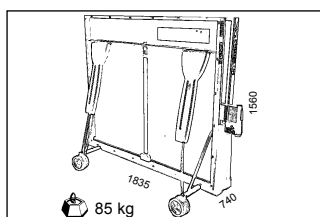

killerspin™

BRUTE

Réf 123450

BRUTE Blue / Bleu / Blau / Blauw / Blu / Azul

(GB)

Assembly and
operating
instructions

Please keep for
future reference

(F)